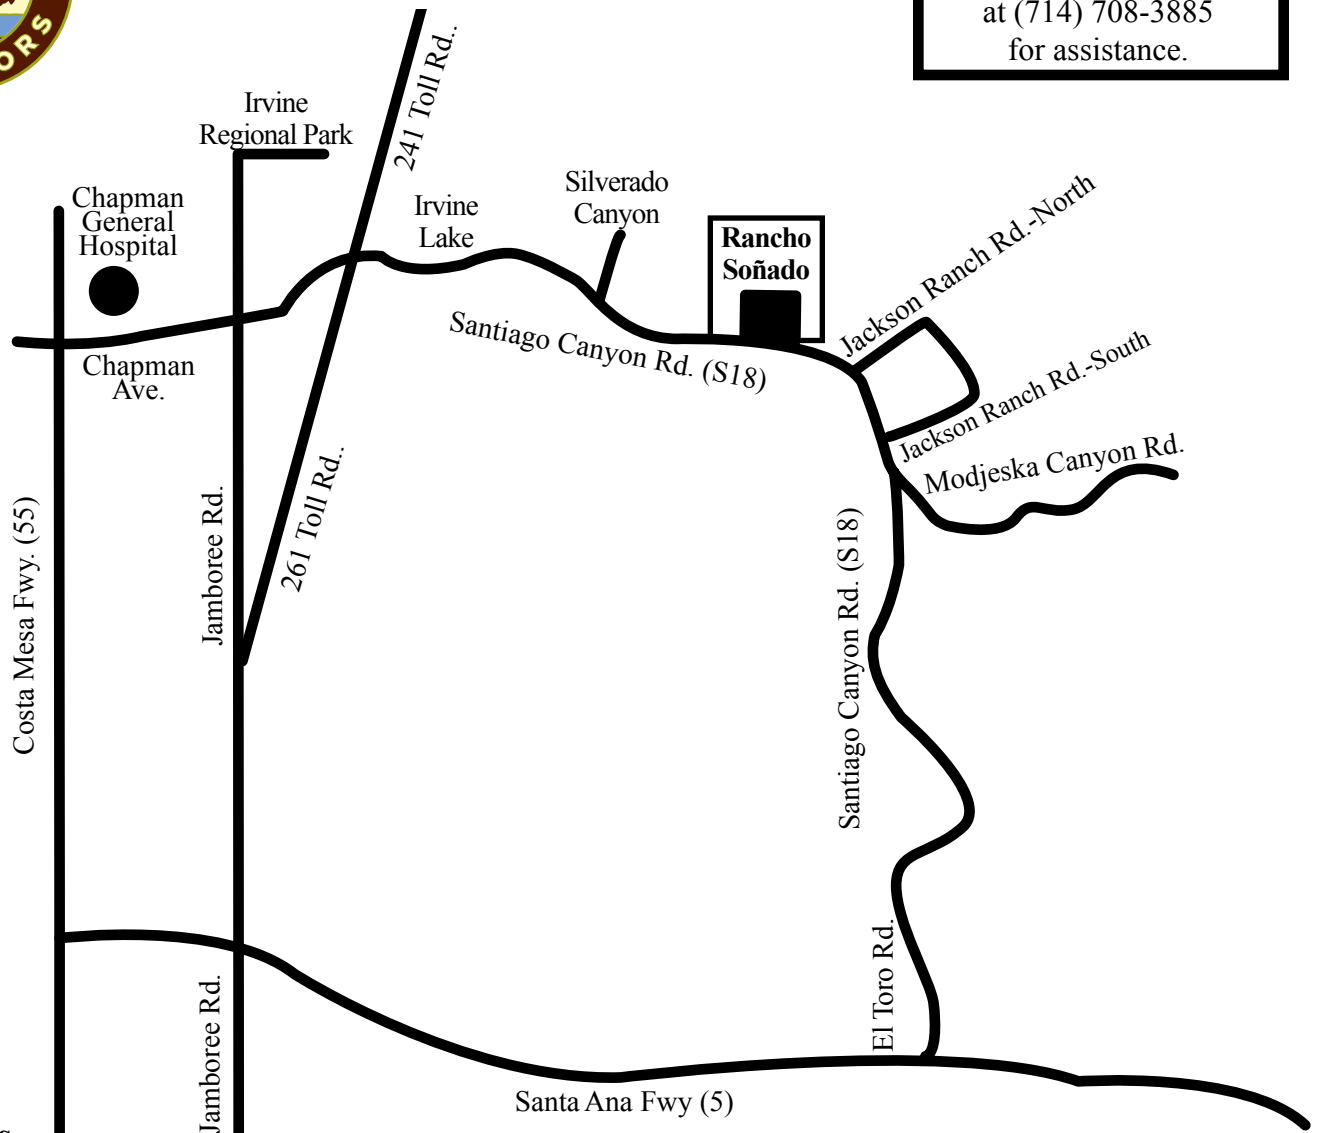

Map to RANCHO SOÑADO for staff and office visitors

If you get lost or have questions, please call Inside the Outdoors at (714) 708-3885 for assistance.

Directions

55 FWY - Exit Chapman Ave. (east), it will turn into Santiago Canyon Road. Stay on Santiago Canyon Road. You will pass Irvine Lake, Silverado Canyon/Black Star Canyon, and Silverado School. **Rancho Soñado is located 1.5 miles past Silverado Canyon/Black Star Canyon Road on your left side.**

***If there is traffic, you MUST continue down and make a u-turn at Jackson Ranch Road. Do not stop the flow of traffic on Santiago Canyon Road.**

5 FWY - Exit El Toro Rd. (east). It will turn into Santiago Canyon Road. Stay on Santiago Canyon Road. You will pass Cooks Corner, Modjeska Canyon Road and Jackson Ranch Road(s). **Rancho Soñado is located 1.3 miles past Modjeska Canyon Road on your right side.**

Rancho Soñado Address

8755 Santiago Canyon Rd., Silverado, CA 92676
070706058